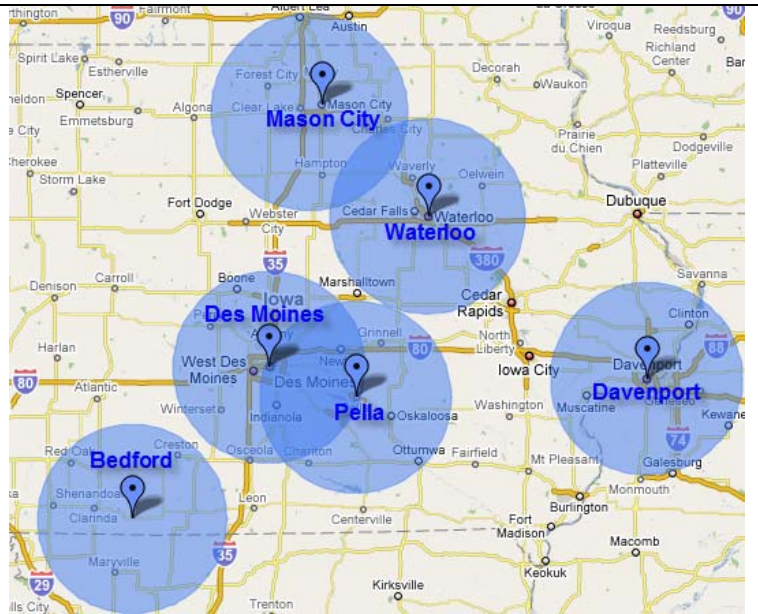

NWS Des Moines SKYWARN Repeaters

Location	Frequency	PL
Sheldahl	147.075 +	114.8
Williams	444.500 +	151.4
Mason City	146.760 -	103.5
Chariton	146.835 +	123.0
Ottumwa	444.850 +	100.0
Storm Lake	146.775-	110.9

Notes: The Storm Lake repeater is linked into the rest via the ICN.

Location	Frequency	PL
Grimes	443.400 +	151.4
Cedar Falls	444.650 +	136.5
Baxter	444.225 +	151.4
Newton	442.300 +	151.4
Afton	442.400 +	151.4
Kelley	444.425 +	151.4
Marshalltown	444.525 +	151.4
Chelsea	442.125 +	151.4

Location	Frequency	PL
Bedford	147.135 +	203.5
Des Moines	146.820 –	203.5
Pella	145.170 –	203.5
Waterloo	444.900 +	203.5
Davenport	146.940 –	203.5
Mason City	147.315 +	203.5

Note #1: For local use only (no ICN access) on the Waterloo repeater, use a PL tone of 136.5.

Location	Frequency	PL
Greenfield	147.045+	114.8
Menlo		
Creston	146.790-	136.5
Elk Horn	444.900+	151.4
Prescott	145.510-	127.3
Avoca	147.255+	151.4
Greenfield	444.700+	173.8
Atlantic	147.150+	151.4
Manilla	147.225+	151.4