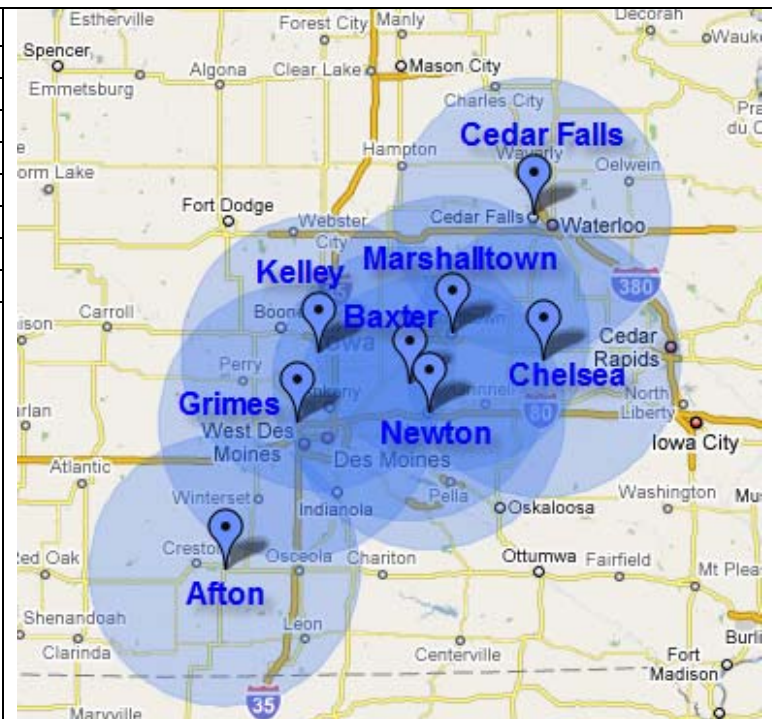

NWS Des Moines SKYWARN Repeaters

Location	Frequency	PL
Sheldahl	147.075 +	114.8
Williams	444.500 +	151.4
Mason City	146.760 -	103.5
Chariton	146.835 +	123.0
Ottumwa	444.850 +	100.0
Storm Lake	146.775-	110.9

Notes: The Storm Lake repeater is linked into the rest via the ICN.

Location	Frequency	PL
Grimes	443.400 +	151.4
Cedar Falls	444.650 +	136.5
Baxter	444.225 +	151.4
Newton	442.300 +	151.4
Afton	442.400 +	151.4
Kelley	444.425 +	151.4
Marshalltown	444.525 +	151.4
Chelsea	442.125 +	151.4

Location	Frequency	PL
Bedford	147.135 +	203.5
Des Moines	146.820 –	203.5
Pella	145.170 –	203.5
Waterloo	444.900 +	203.5
Davenport	146.940 –	203.5
Mason City	147.315 +	203.5

Note #1: For local use only (no ICN access) on the Waterloo repeater, use a PL tone of 136.5.

Location	Frequency	PL
Greenfield	147.045+	114.8
Menlo		
Creston	146.790-	136.5
Elk Horn	444.900+	151.4
Prescott	145.510-	127.3
Avoca	147.255+	151.4
Greenfield	444.700+	173.8
Atlantic	147.150+	151.4
Manilla	147.225+	151.4