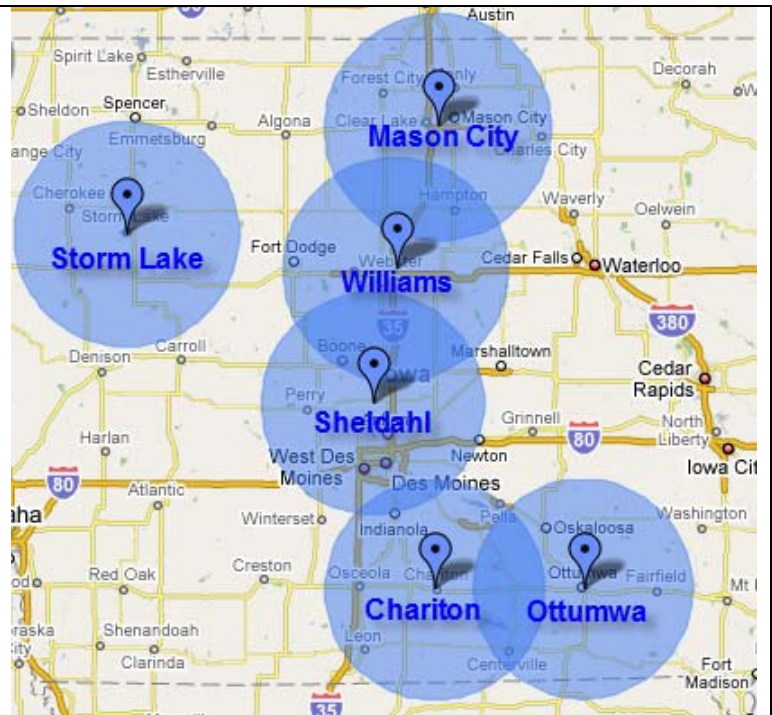

NWS Des Moines SKYWARN Repeaters

Location	Frequency	PL
Sheldahl	147.075 +	114.8
Williams	444.500 +	151.4
Mason City	146.760 -	103.5
Chariton	146.835 +	123.0
Ottumwa	444.850 +	100.0
Storm Lake	146.775-	110.9

Notes: The Storm Lake repeater is linked into the rest via the ICN.

Location	Frequency	PL
Grimes	443.400 +	151.4
Cedar Falls	444.650 +	136.5
Baxter	444.225 +	151.4
Newton	442.300 +	151.4
Afton	442.400 +	151.4
Kelley	444.425 +	151.4
Marshalltown	444.525 +	151.4
Chelsea	442.125 +	151.4

Location	Frequency	PL
Bedford	147.135 +	203.5
Des Moines	146.820 –	203.5
Pella	145.170 –	203.5
Waterloo	444.900 +	203.5
Davenport	146.940 –	203.5
Mason City	147.315 +	203.5

Note #1: For local use only (no ICN access) on the Waterloo repeater, use a PL tone of 136.5.

Location	Frequency	PL
Greenfield	147.045+	114.8
Menlo		
Creston	146.790-	136.5
Elk Horn	444.900+	151.4
Prescott	145.510-	127.3
Avoca	147.255+	151.4
Greenfield	444.700+	173.8
Atlantic	147.150+	151.4
Manilla	147.225+	151.4